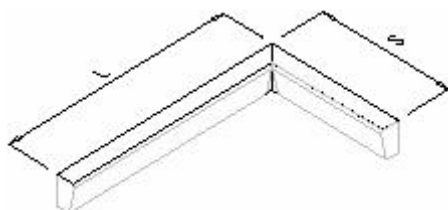

## Electricity & communication channel

Element	Code	L	S	H
Wall channel	ET90	900		
	ET120	1200		
	ET150	1500		
	ET180	1800		

Element	Code	L	S	H
Corner channel	ETC 90X60	900	600	
	ETC120X60	1200	600	
	ETC150X60	1500	600	
	ETC180X60	1800	600	
	----			
	ETC 90X80	900	800	
	ETC120X80	900	800	
	ETC150X80	900	800	
ETC180X80	900	800		