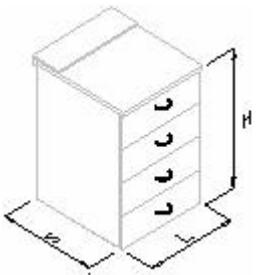

## Base cabinets

**Element**

Suspended double door cabinet

**Code**

ADT66h

**L**  
500

**S**  
530

**H**  
660

**Element**

Suspended double door & drawer cabinet

**Code**

ADMT66h

**L**  
500

**S**  
530

**H**  
660

**Element**

Suspended four drawer cabinet

**Code**

A4MT66h

**L**  
500

**S**  
530

**H**  
660

**Element**

Sink covering cabinet